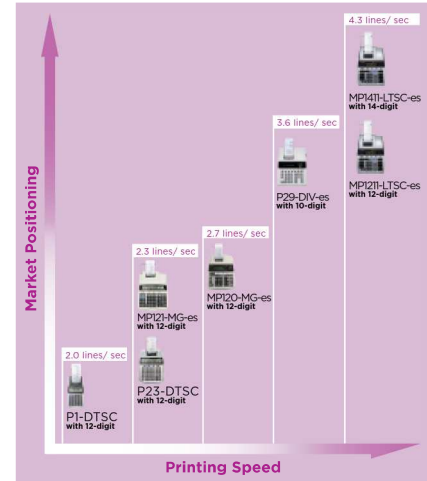

Digit	Display Type	Power Source	Backup Battery	Printing Speed (l/s)	Printing Colour	Tax Calculation	Business Calculation	Currency Conversion	Memory	Cash Change	Preset Decimal	GT	Item Count	Rc	#	÷	Round	Constant	00/000	Ink Cartridge	Roll Paper	Size (mm)	Weight (g)
P1-DTSC	12	LCD	AC/DC (AA-B1 / AA battery x4)	CR2032	2.0	1	✓	✓	✓	1	-	FO234A	-	✓	✓	✓	5/4 down	✓	-	CS-16	MP-67	288 x 102	336	
MP1211-LTSC-es	12	2-colour LCD	AC	CR2032	4.3	2	✓	✓	✓	1	✓	+02346F	✓	✓	✓	✓	5/4 / down	Multiplication & Division	00/000	MP-67	334 x 219 x 74.5	1400		
MP1211-LTSC-es	14	2-colour LCD	AC	CR2032	4.3	2	✓	✓	✓	1	✓	+02346F	✓	✓	✓	✓	5/4 / down	Multiplication & Division	00/000	MP-67	334 x 219 x 74.5	1400