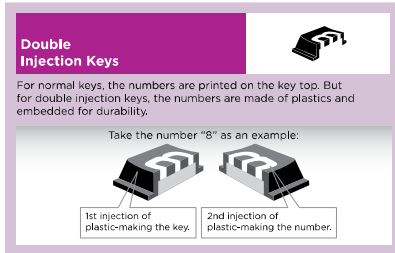

Double Injection Keys

Take the number "8" as an example:

Package Type:
Hangable Window Box
(HWB)